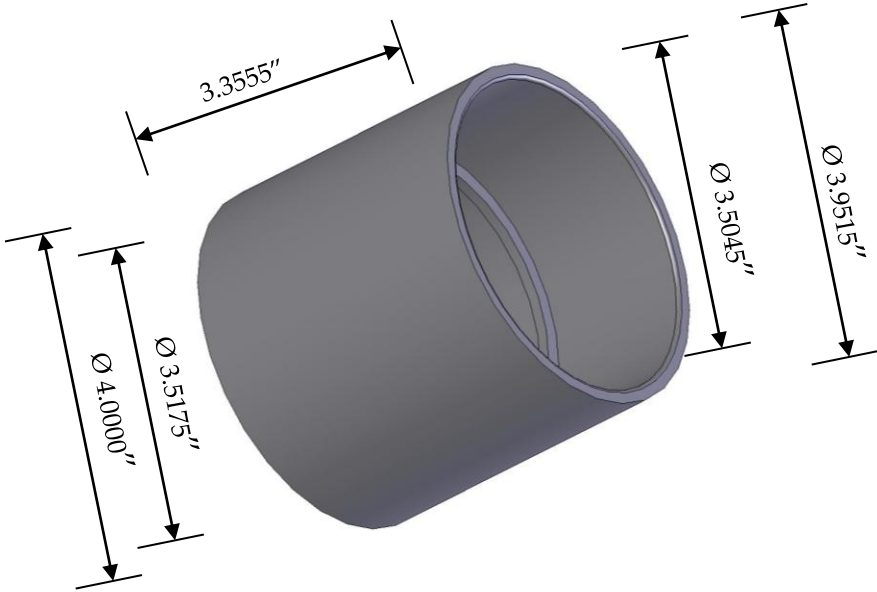

REV	CHANGE	DATE

			
BY: F. GUERRERO	DATE: JUNE 02 2014	DESCR: 3" PVC COUPLING	SCALE: NONE AN: INCHES
MATERIAL: GRAY PVC	NO. 3250-030		REV. A