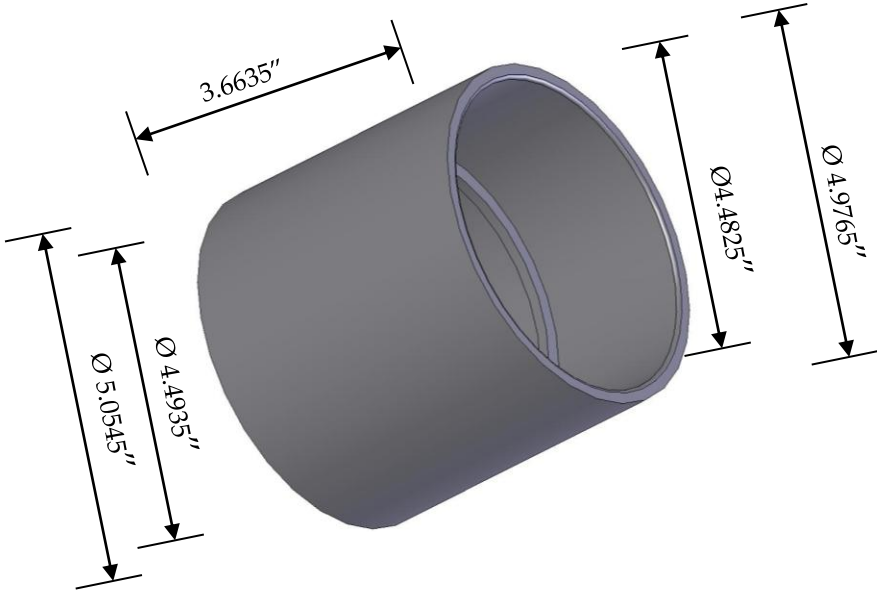

REV	CHANGE	DATE

			
BY: F. GUERRERO	DATE: JUNE 02 2014	DESCR: 4" PVC COUPLING	SCALE: NONE AN: INCHES
MATERIAL: GRAY PVC	NO. 3250-040		REV. A